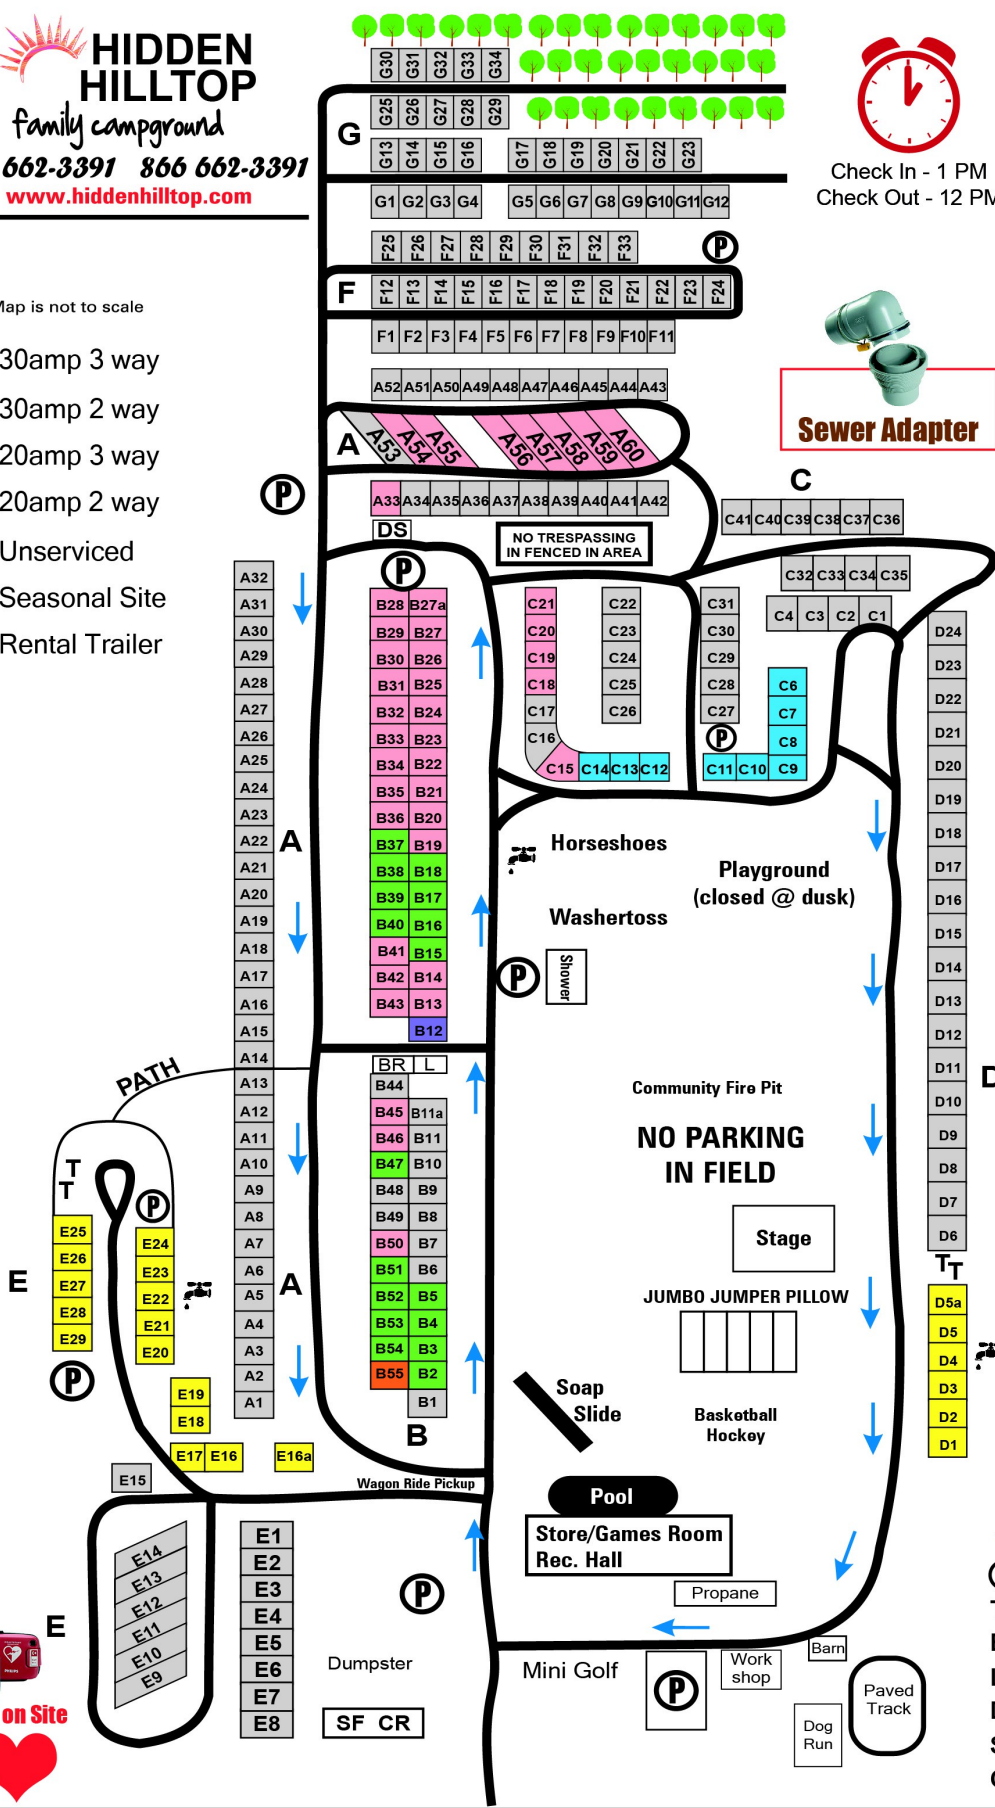

# HIDDEN HILLTOP

family campground

902 662-3391 866 662-3391  
www.hiddenhilltop.com

Map is not to scale

- 30amp 3 way
- 30amp 2 way
- 20amp 3 way
- 20amp 2 way
- Unserviced
- Seasonal Site
- Rental Trailer

Check In - 1 PM  
Check Out - 12 PM

20amp site plugs will need a 30amp adapter

No water balloons

No marijuana or substance abuse

No refunds for inclement weather

No ATVs

No Outdoor RV Carpets

- ↑ One Way Driving
- (P)** Parking
- T** Pit Toilet
- BR** Main Bath
- L** Laundry
- DS** Dump Station
- SF** Sorting Facility
- CR** Compost Recycling